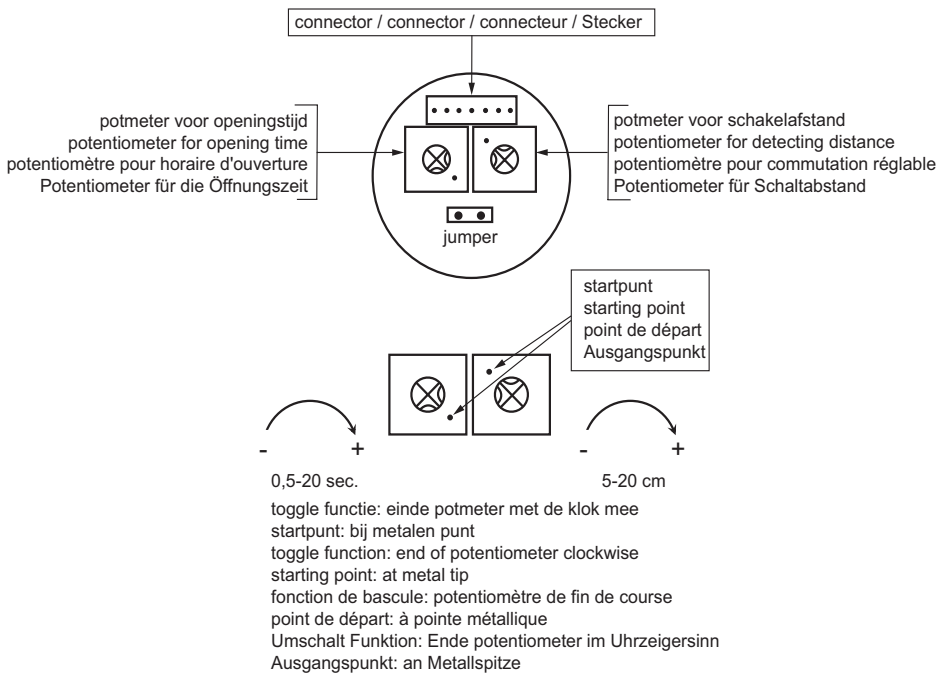

MODELLEN / MODELS / MODÈLES / MODELLE

KCV100, KC100B, KCV80, KCV80B, KCV50, KCV50R

SPECIFICATIES / SPECIFICATIONS / CARACTERISTIQUES / TECHNISCHE DATEN

12-24V DC (± 10%)	max. 45mA	wissel change over inverseur Wechsler 1A / 30V DC 1A / 125V AC	-25°C ~ 55°C	IP65

INSTELLINGEN / SETTINGS / PARAMÈTRES / EINSTELLUNGEN

LED

interne LED controle / internal LED control / contrôle LED interne / interne LED-Steuerung

externe LED controle / external LED controle / contrôle LED externe / externe LED-Steuerung

Interne LED controle: LED wordt gecontroleerd door drukknop, zonder jumper, fabrieksinstelling

Externe LED controle: LED wordt gecontroleerd door externe sturing, met jumper

Internal LED control: the LEDs are controlled by the push button, without jumper, factory setting