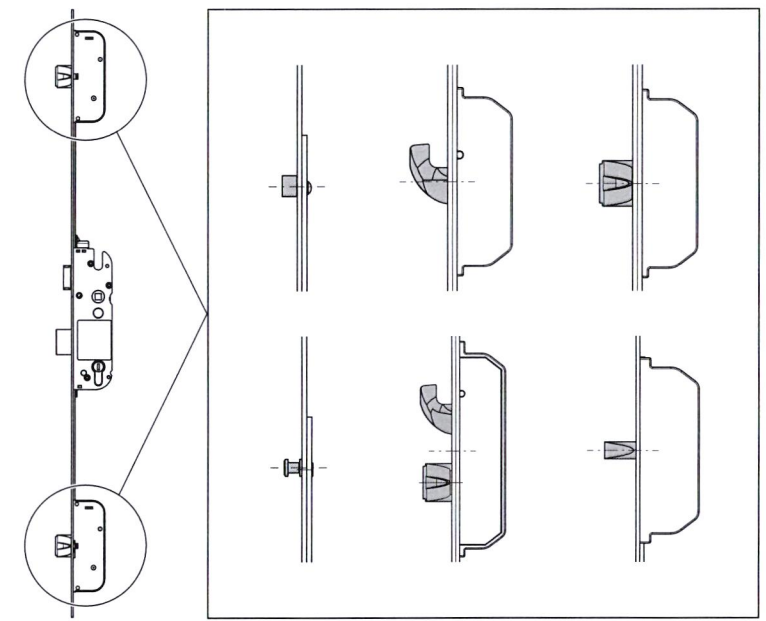

GU-SECURITY	neu | new nouveau nuevo	alt | old vieux | viejo							
GU-SECURITY D50-80 E72	✓								
GU-SECURITY D33-80 E92		✓							
GU-SECURITY D25-30 E92			✓		✓				
GU-SECURITY D33-80 E88				✓					
GU-SECURITY D25-30 E88				✓					
GU-SECURITY D25-30 E85				✓					
GU-SECURITY D33-80 E85					✓				
GU-SECURITY D33-80 E78RZ			✓						✓
GU-SECURITY D33-80 E94RZ									✓

0-48667-10-0-0 | 02 | A | 10.2022 | G40009 | Designed in Germany

Originalfassung des Dokuments | Translation of the German original version | Traducción de la versión original alemana