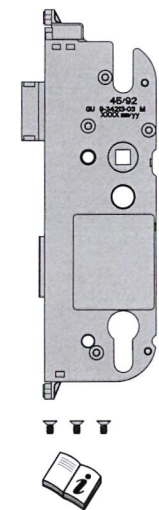

GU-SECURITY	neu | new nouveau nuevo	alt | old vieux | viejo							
GU-SECURITY D50-80 E72	✓								
GU-SECURITY D33-80 E92		✓							
GU-SECURITY D25-30 E92			✓		✓				
GU-SECURITY D33-80 E88				✓					
GU-SECURITY D25-30 E88				✓					
GU-SECURITY D25-30 E85				✓					
GU-SECURITY D33-80 E85					✓				
GU-SECURITY D33-80 E78RZ			✓						✓
GU-SECURITY D33-80 E94RZ									✓

0-48667-10-0-0 | 02 | A | 10.2022 | G40009 | Designed in Germany

Originalfassung des Dokuments | Translation of the German original version | Traducción de la versión original alemana